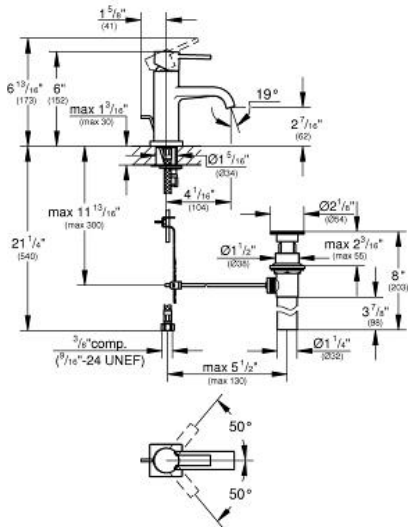

# ALLURE 4" Centerset Bathroom Faucet M-Size

MODEL # 2307700A

Pure Freude an Wasser

GROHE America, Inc | 200 North Gary Avenue, Suite G, Roselle, IL 60172  
Phone: +1 (800) 444-7643 | Fax: +1 (800) 225-2778 | us-customerservice@grohe.com

## Product Description: 4" Centerset Bathroom Faucet M-Size

### Standard Specification:

- GROHE EcoJoy technology for less water and perfect flow
- Single hole installation
- GROHE SilkMove 28 mm ceramic cartridge
- GROHE StarLight chrome finish
- Flow control
- 1 1/4" pop-up waste set
- Stainless steel flex lines
- Quick installation system
- Max flow rate: 1.2 gpm (4.56 L/min)